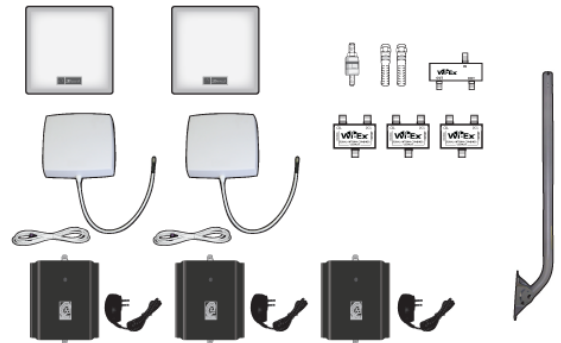

By
Wi-Ex

zBoost[®] Pro Plus YXC-15K: Cell Booster Kit for Two-Level Home or Office up to 15000 square feet

The zBoost Pro Plus YXC-15K **cell phone signal boosting kit** increases indoor signal for two levels up to 15,000 square feet in open spaces. The Pro Plus system extends a Cell Zone™ for multiple users and all devices operating on 800 and 1900MHz frequency bands – except those using Nextel/ iDEN or 4G. The Pro Plus system is designed for professional installation and **sold only to professional installers.**

Benefits include:

- Increases indoor signal coverage for two levels – **up to 15000 sq ft**
- Decreases dropped or missed calls
- Increases voice and data transmission speed on cell phones, smartphones, wireless data cards and wireless alarm panels
- Compatible with all US carriers and devices using 800 and 1900MHz (except Nextel/iDEN and 4G)
- Extends phone battery life (uses less power when signal is stronger)
- No cradle or connections to your phone
- Maintains network integrity using patented technologies

The Pro Plus YXC-15K includes zBoost amplifier base unit in ruggedized casing (3), power supply (3), high-gain signal (2) and broadcast antennas (2), attenuators and mounting hardware.

	YXC-15K	YXC-20K	YXC-40K
Coverage Area	Up to 15,000 square feet	Up to 20,000 square feet	Up to 40,000 square feet
Frequencies	824-894 MHz, 1850-1990 MHz		
Cellular Technologies Supported	GSM, CDMA, GPRS, EDGE, 1xRTT, EV-DO, HSPA+		
System Certifications	UL, FCC Parts 15 and 22 and 24, Industry Canada		
Interior antenna Systems	2	4	8

Product coverage is limited by setup and antenna isolation. Handles all PCS or CEL protocols and includes multiple patent pending technologies to provide low-cost coverage while continually adapting to signals to prevent interference and remain transparent to the wireless network. Provides an indicator if the antennae are positioned improperly, but will NOT suffer damage or interfere with the Carrier Network.