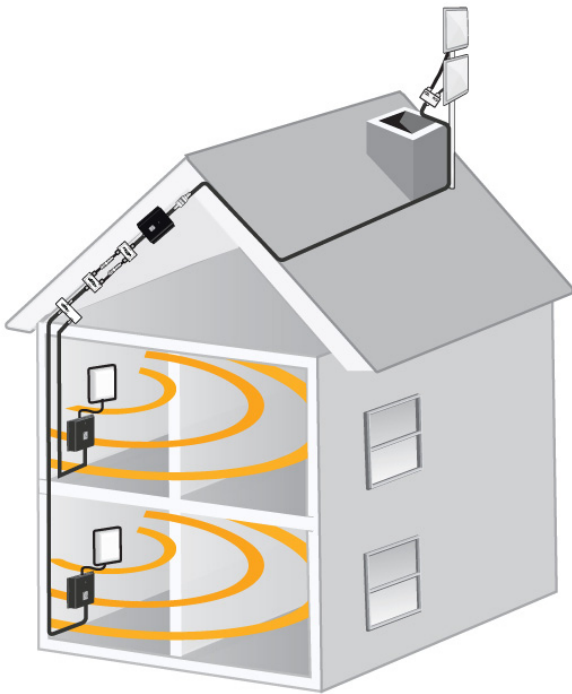

By
Wi-Ex

zBoost[®] Pro Plus YXC-15K: Cell Booster Kit for Two-Level Home or Office up to 15000 square feet

The zBoost Pro Plus YXC-15K **cell phone signal boosting kit** increases indoor signal for two levels up to 15,000 square feet in open spaces. The Pro Plus system extends a Cell Zone™ for multiple users and all devices operating on 800 and 1900MHz frequency bands – except those using Nextel/ iDEN or 4G. The Pro Plus system is designed for professional installation and **sold only to professional installers.**

Benefits include:

- Increases indoor signal coverage for two levels – **up to 15000 sq ft**
- Decreases dropped or missed calls
- Increases voice and data transmission speed on cell phones, smartphones, wireless data cards and wireless alarm panels
- Compatible with all US carriers and devices using 800 and 1900MHz (except Nextel/iDEN and 4G)
- Extends phone battery life (uses less power when signal is stronger)
- No cradle or connections to your phone
- Maintains network integrity using patented technologies

The Pro Plus YXC-15K includes zBoost amplifier base unit in ruggedized casing (3), power supply (3), high-gain signal (2) and broadcast antennas (2), attenuators and mounting hardware.

	YXC-15K	YXC-20K	YXC-40K
Coverage Area	Up to 15,000 square feet	Up to 20,000 square feet	Up to 40,000 square feet
Frequencies	824-894 MHz, 1850-1990 MHz		
Cellular Technologies Supported	GSM, CDMA, GPRS, EDGE, 1xRTT, EV-DO, HSPA+		
System Certifications	UL, FCC Parts 15 and 22 and 24, Industry Canada		
Interior antenna Systems	2	4	8