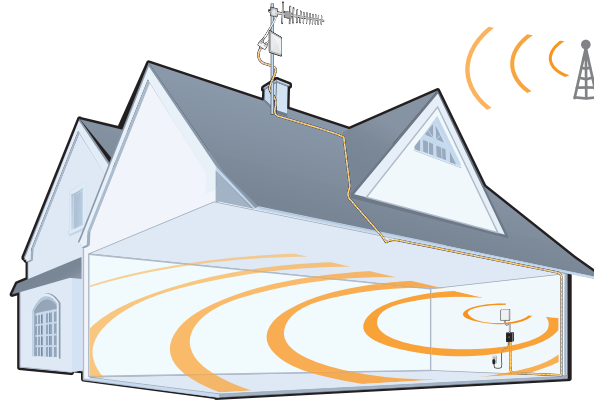

zBoost® Products

	Application	Coverage	Supports multiple users	800MHz Cellular Band	1900MHz PCS Band	Comes Kit-Complete	MSRP
zBoost for the Home & Office							
zBoost SOHO YX545	Home & Office	up to 3000 sq. ft.	✓	✓	✓	✓	\$399
zBoost Metro YX540	Single-story urban settings	up to 1500 sq. ft.	✓	✓	✓	✓	\$299
zBoost CI for Professional Installation							
zBoost CI YX645	Large home & office	up to 10,000 sq. ft.	✓	✓	✓		N/A
zBoost CI YX745	Commercial settings	up to 12,000 sq. ft.	✓	✓	✓		N/A

Smartphones

Tablets

Wireless Data Cards

Benefits of zBoost CI Professional Signal Boosters

zBoost® Products:

- Boost indoor signal for cell phones, smartphones, wireless data cards and wireless alarm panels
- Eliminate most dropped or missed calls
- Improve signal strength for voice and data transmission
- Extend cell phone battery life
- Work with phones and devices using 800 and 1900MHz (not Nextel/iDEN, 4G, 700MHz or 2100MHz devices)
- Protect the carrier network using patented technology

zBoost YX745: Boost cell phone signal inside large homes or commercial buildings!

- Boost indoor cellular signal up to 12,000 square feet
- Improves signal for voice, data and wireless alarm panel communication
- Ideal for residential and commercial settings
- Supports multiple users simultaneously
- Exclusive zBoost model for Custom Installers
- Commercial-grade amplifier casing
- Includes high gain directional antennas for maximum performance
- Dual Band - Supports phones and devices on both 800MHz (CEL) & 1900MHz (PCS)