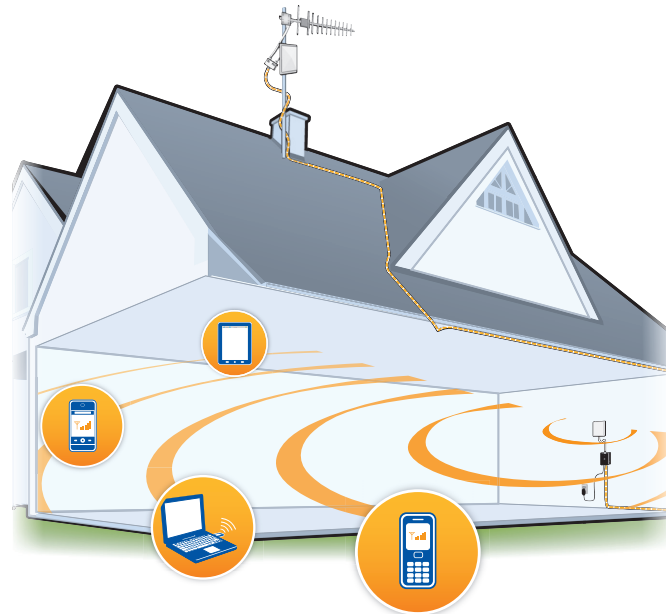

zBoost Commercial Kits: Boost cell phone signal coverage for 20k or 40k!

Wi-Ex indoor coverage kits provide a complete solution for improving cellular voice and data signal within buildings from 20,000 to 40,000 square feet.

The kits equip professional installers with the materials, design and installation guide to execute installations for varying building configurations.

Wi-Ex indoor coverage kits use a network of active amplifiers and antennas configured to provide optimum signal strength for multiple cellular providers while protecting the integrity of the carrier network using patented technology.