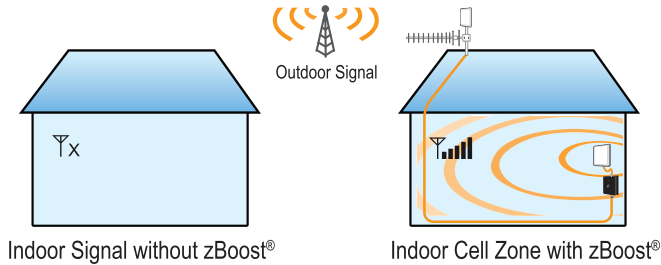

zBoost® Products

	Application	Coverage	Supports multiple users	800MHz Cellular Band	1900MHz PCS Band	Comes Kit-Complete	MSRP
zBoost for the Home & Office							
zBoost SOHO YX545	Home & Office	up to 3000 sq. ft.	✓	✓	✓	✓	\$399
zBoost Metro YX540	Single-story urban settings	up to 1500 sq. ft.	✓	✓	✓	✓	\$299
zBoost CI for Professional Installation							
zBoost CI YX645	Large home & office	up to 10,000 sq. ft.	✓	✓	✓		N/A
zBoost CI YX745	Commercial settings	up to 12,000 sq. ft.	✓	✓	✓		N/A

www.Wi-Ex.com

By

Wi-Ex.com

Signal Problems?

zBoost® your Bars

Bring Signal Indoors with zBoost Cell Phone Signal Boosters

zBoost® supports:

Cell Phones

Smartphones

Tablets

Wireless Data Cards

Benefits of zBoost CI Professional Signal Boosters

zBoost® Products:

- Boost indoor signal for cell phones, smartphones, wireless data cards and wireless alarm panels
- Eliminate most dropped or missed calls
- Improve signal strength for voice and data transmission
- Extend cell phone battery life
- Work with phones and devices using 800 and 1900MHz (not Nextel/iDEN, 4G, 700MHz or 2100MHz devices)
- Protect the carrier network using patented technology

zBoost YX745: Boost cell phone signal inside large homes or commercial buildings!

- Boost indoor cellular signal up to 12,000 square feet
- Improves signal for voice, data and wireless alarm panel communication
- Ideal for residential and commercial settings
- Supports multiple users simultaneously
- Exclusive zBoost model for Custom Installers
- Commercial-grade amplifier casing
- Includes high gain directional antennas for maximum performance
- Dual Band - Supports phones and devices on both 800MHz (CEL) & 1900MHz (PCS)